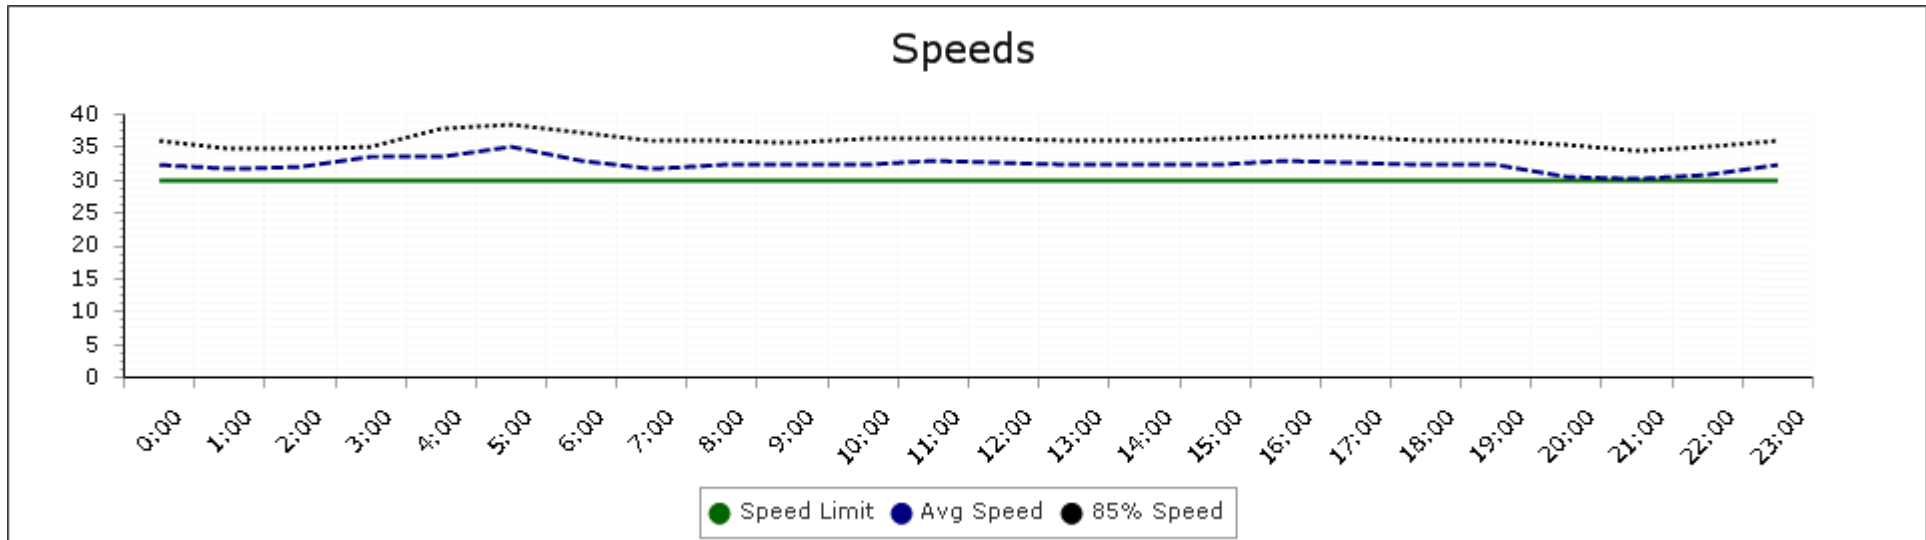

Hours	Mode	Speed Limit	Total # Vehicles	Total # Violations	% Violations	Average # Vehicles per day	Average # of Violations per day	Minimum Speed Recorded	Maximum Speed Recorded	Average Speed	50% Speed	85% Speed	Sign Effectiveness
Total/Avg w/o Feedback			0	0	0.0 %	0.0	0.0	0	0	0	0.0	0.0	0.0 %
Total/Avg w/Feedback			24837	17826	71.8 %	2,922.6	2,103.5	5	100	32	32.2	36.1	67.0 %

Speed Summary Report

For Town of Dedham on 6/16/2016 at 8:02 PM

Generated by Brian Cullinane

Location: Whiting Ave, 235 Whiting Ave, E

Time of Day: 0:00 to 23:59

Dates: 5/15/2016 to 6/13/2016 (Su, M, T, W, Th, F, Sa)

Speed Summary Report

For Town of Dedham on 6/16/2016 at 8:02 PM

Generated by Brian Cullinane

Time of Day: 0:00 to 23:59

Location: Whiting Ave, 235 Whiting Ave, E

Dates: 5/15/2016 to 6/13/2016 (Su, M, T, W, Th, F, Sa)