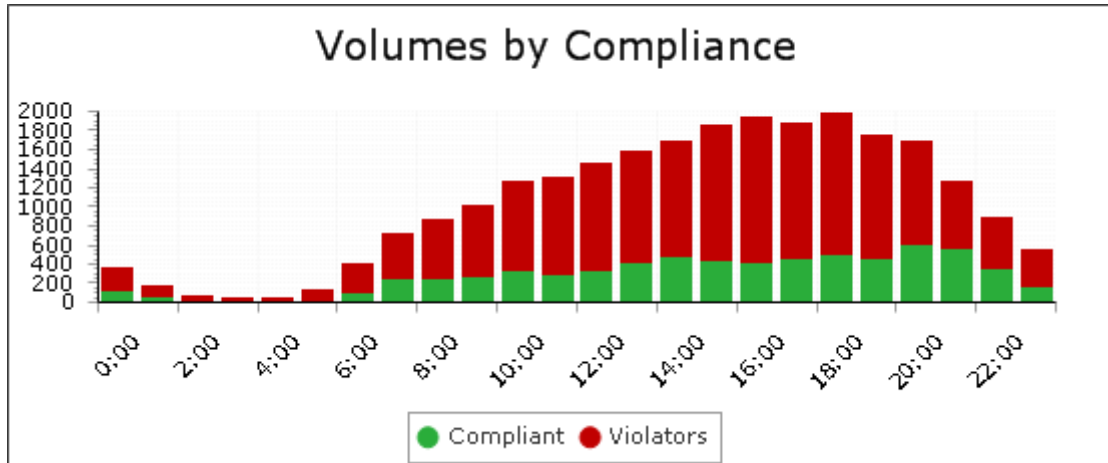

Hours	Mode	Speed Limit	Total # Vehicles	Total # Violations	% Violations	Average # Vehicles per day	Average # of Violations per day	Minimum Speed Recorded	Maximum Speed Recorded	Average Speed	50% Speed	85% Speed	Sign Effectiveness
12:00	Speed Display	30	1458	1117	76.6 %	182.3	139.6	6	46	33	32.9	36.3	65.9 %
13:00	Speed Display	30	1570	1149	73.2 %	196.3	143.6	5	51	32	32.7	36.1	66.9 %
14:00	Speed Display	30	1684	1198	71.1 %	210.5	149.8	6	49	32	32.5	36.1	63.7 %
15:00	Speed Display	30	1855	1409	76.0 %	231.9	176.1	5	47	32	32.9	36.4	63.0 %
16:00	Speed Display	30	1940	1521	78.4 %	242.5	190.1	5	44	33	33.2	36.6	67.0 %
17:00	Speed Display	30	1879	1408	74.9 %	234.9	176.0	5	52	33	32.9	36.7	68.9 %
18:00	Speed Display	30	1978	1478	74.7 %	219.8	164.2	5	47	32	32.7	36.1	66.5 %
19:00	Speed Display	30	1739	1272	73.1 %	193.2	141.3	5	100	32	32.6	35.9	67.2 %
20:00	Speed Display	30	1683	1064	63.2 %	187.0	118.2	5	46	30	30.6	35.3	68.2 %
21:00	Speed Display	30	1272	708	55.7 %	141.3	78.7	5	47	30	30.1	34.4	70.9 %
22:00	Speed Display	30	878	519	59.1 %	97.6	57.7	5	54	31	31.2	35.1	70.0 %
23:00	Speed Display	30	544	370	68.0 %	60.4	41.1	6	50	32	31.8	36.1	71.2 %
Total Volumes / Avg Speeds	Speed Display	30	24837	17826	71.8 %	2,922.6	2,103.5	5	100	32	32.2	36.1	67.0 %

Hours	Mode	Speed Limit	Total # Vehicles	Total # Violations	% Violations	Average # Vehicles per day	Average # of Violations per day	Minimum Speed Recorded	Maximum Speed Recorded	Average Speed	50% Speed	85% Speed	Sign Effectiveness
Total/Avg w/o Feedback			0	0	0.0 %	0.0	0.0	0	0	0	0.0	0.0	0.0 %
Total/Avg w/Feedback			24837	17826	71.8 %	2,922.6	2,103.5	5	100	32	32.2	36.1	67.0 %

Speed Summary Report

For Town of Dedham on 6/16/2016 at 8:02 PM

Generated by Brian Cullinane

Location: Whiting Ave, 235 Whiting Ave, E

Time of Day: 0:00 to 23:59

Dates: 5/15/2016 to 6/13/2016 (Su, M, T, W, Th, F, Sa)