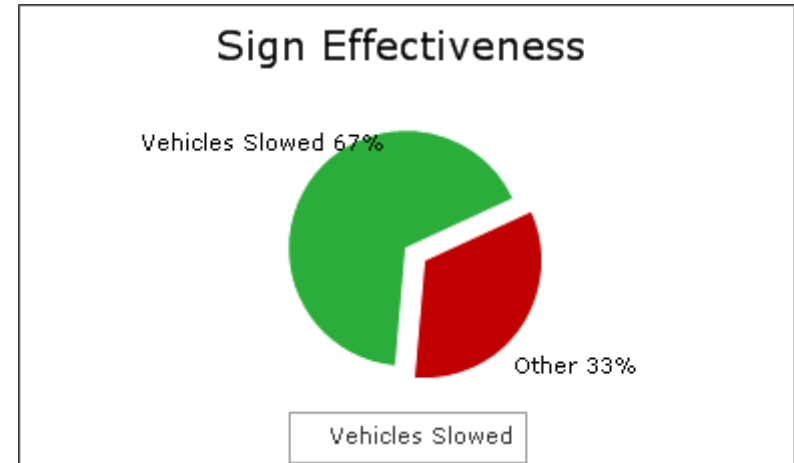

Speed Summary Report

For Town of Dedham on 6/16/2016 at 8:02 PM

Generated by Brian Cullinane

Location: Whiting Ave, 235 Whiting Ave, E

Time of Day: 0:00 to 23:59

Dates: 5/15/2016 to 6/13/2016 (Su, M, T, W, Th, F, Sa)

Speed Summary Report

For Town of Dedham on 6/16/2016 at 8:02 PM

Generated by Brian Cullinane

Time of Day: 0:00 to 23:59

Location: Whiting Ave, 235 Whiting Ave, E

Dates: 5/15/2016 to 6/13/2016 (Su, M, T, W, Th, F, Sa)

Overall Summary

Total Days of Data	10
Speed Limit	30
Average Speed	32.37
50th Percentile Speed	32.25
85th Percentile Speed	36.07
Pace speed range	33 to 42
Maximum Speed	100
Minimum Speed	5
Display Status?	Displaying Speed Feedback
Average Volume per Day	2,922.56
Total Volume	24,837