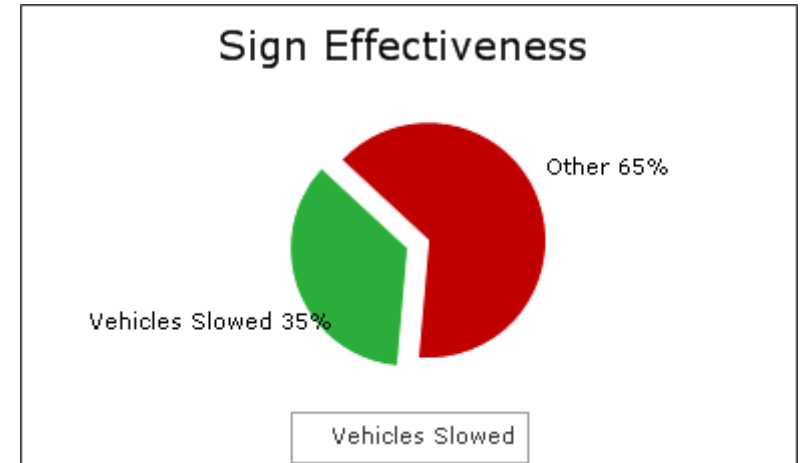

Speed Summary Report

For Town of Dedham on 6/30/2017 at 12:32 PM

Generated by Brian Cullinane

Location: Stoughton Rd, 75 Stoughton Rd, S

Time of Day: 0:00 to 23:59

Dates: 5/19/2017 to 6/17/2017 (Su, M, T, W, Th, F, Sa)