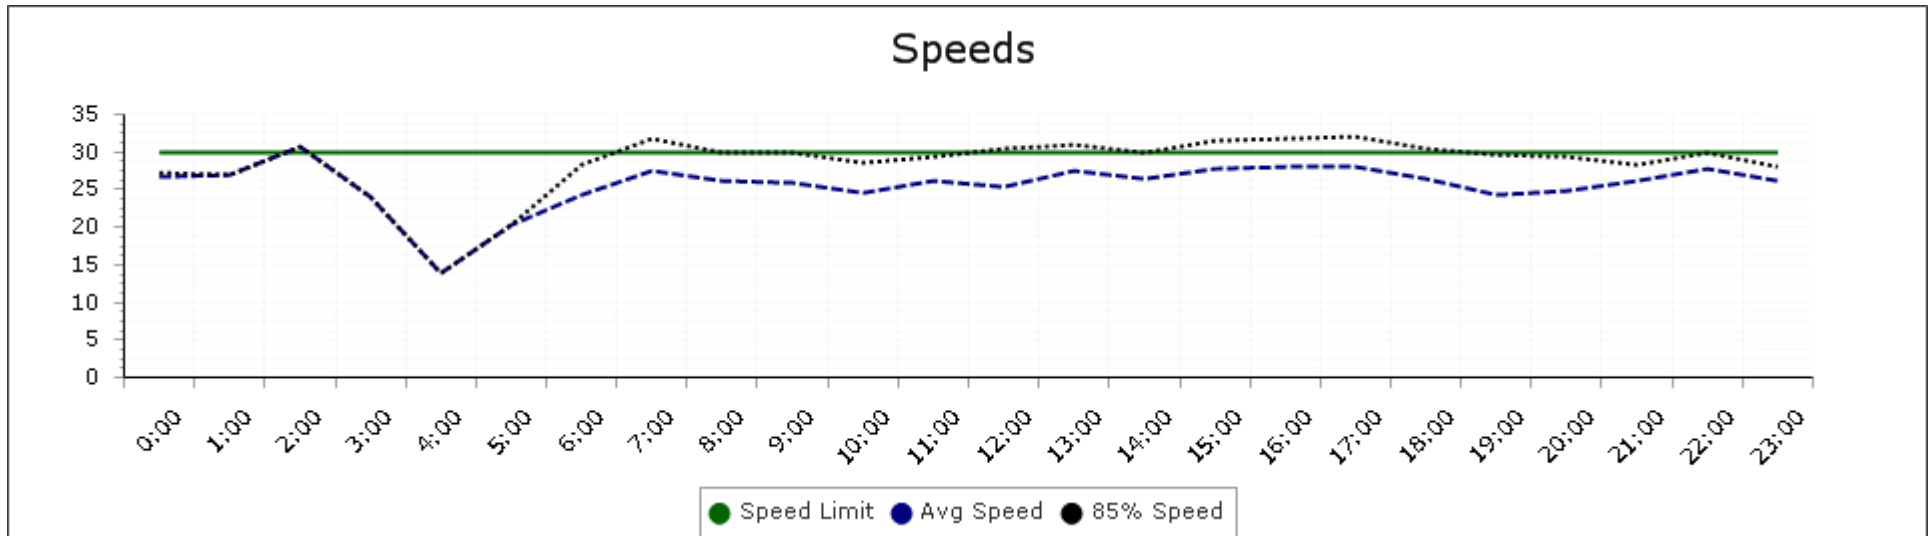

Hours	Mode	Speed Limit	Total # Vehicles	Total # Violations	% Violations	Average # Vehicles per day	Average # of Violations per day	Minimum Speed Recorded	Maximum Speed Recorded	Average Speed	50% Speed	85% Speed	Sign Effectiveness
Total Volumes / Avg Speeds	Speed Display, Display Off	30	1933	400	20.7 %	923.8	194.5	5	39	26	25.8	28.5	34.0 %
Total/Avg w/o Feedback			0	0	0.0 %	0.0	0.0	0	0	0	0.0	0.0	0.0 %
Total/Avg w/Feedback			1646	353	21.4 %	824.5	177.0	5	39	26	25.8	28.3	33.0 %

Speed Summary Report

For Town of Dedham on 6/30/2017 at 12:32 PM

Generated by Brian Cullinane

Location: Stoughton Rd, 75 Stoughton Rd, S

Time of Day: 0:00 to 23:59

Dates: 5/19/2017 to 6/17/2017 (Su, M, T, W, Th, F, Sa)