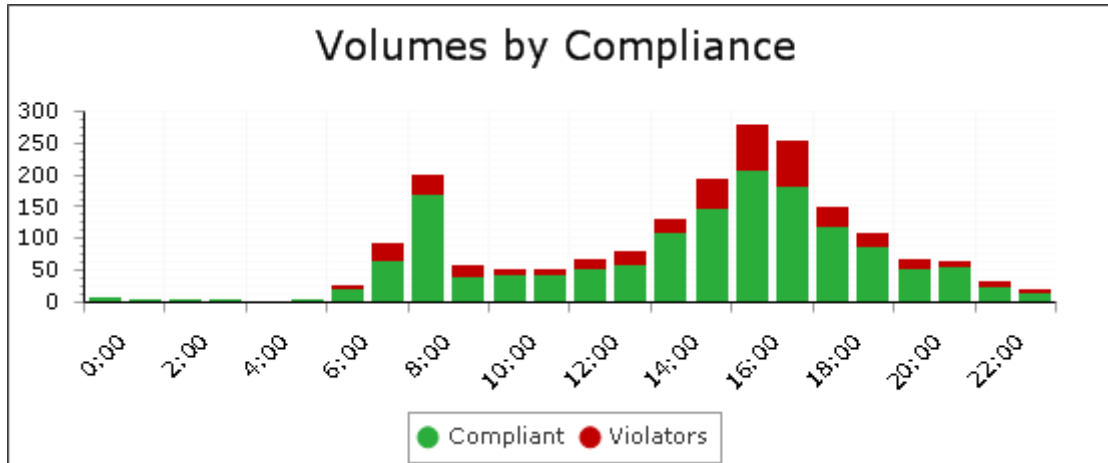

Notes:

Hours	Mode	Speed Limit	Total # Vehicles	Total # Violations	% Violations	Average # Vehicles per day	Average # of Violations per day	Minimum Speed Recorded	Maximum Speed Recorded	Average Speed	50% Speed	85% Speed	Sign Effectiveness
0:00	Speed Display	30	6	0	0.0 %	3.0	0.0	23	29	27	25.8	27.2	33.3 %
1:00	Speed Display	30	3	0	0.0 %	1.0	0.0	23	30	27	27.0	27.0	33.3 %
2:00	Speed Display	30	4	1	25.0 %	4.0	1.0	26	39	31	30.8	30.8	25.0 %
3:00	Speed Display	30	3	0	0.0 %	1.0	0.0	19	27	24	24.0	24.0	33.3 %
4:00	Speed Display	30	1	0	0.0 %	1.0	0.0	14	14	14	14.0	14.0	100.0 %
5:00	Speed Display	30	4	1	25.0 %	2.0	0.5	6	32	20	20.3	20.3	0.0 %
6:00	Speed Display	30	26	4	15.4 %	13.0	2.0	7	36	24	22.9	28.3	22.7 %
7:00	Speed Display	30	91	25	27.5 %	45.5	12.5	12	39	28	27.1	31.8	29.4 %
8:00	Speed Display	30	199	28	14.1 %	99.5	14.0	6	38	26	26.8	30.0	29.5 %
9:00	Speed Display	30	58	16	27.6 %	29.0	8.0	5	36	26	26.2	30.0	28.7 %
10:00	Speed Display	30	51	7	13.7 %	25.5	3.5	7	39	25	25.3	28.5	28.7 %
11:00	Speed Display	30	52	7	13.5 %	26.0	3.5	8	32	26	26.2	29.4	22.3 %

Hours	Mode	Speed Limit	Total # Vehicles	Total # Violations	% Violations	Average # Vehicles per day	Average # of Violations per day	Minimum Speed Recorded	Maximum Speed Recorded	Average Speed	50% Speed	85% Speed	Sign Effectiveness
Total Volumes / Avg Speeds	Speed Display, Display Off	30	1933	400	20.7 %	923.8	194.5	5	39	26	25.8	28.5	34.0 %
Total/Avg w/o Feedback			0	0	0.0 %	0.0	0.0	0	0	0	0.0	0.0	0.0 %
Total/Avg w/Feedback			1646	353	21.4 %	824.5	177.0	5	39	26	25.8	28.3	33.0 %

Speed Summary Report

For Town of Dedham on 6/30/2017 at 12:32 PM

Generated by Brian Cullinane

Location: Stoughton Rd, 75 Stoughton Rd, S

Time of Day: 0:00 to 23:59

Dates: 5/19/2017 to 6/17/2017 (Su, M, T, W, Th, F, Sa)