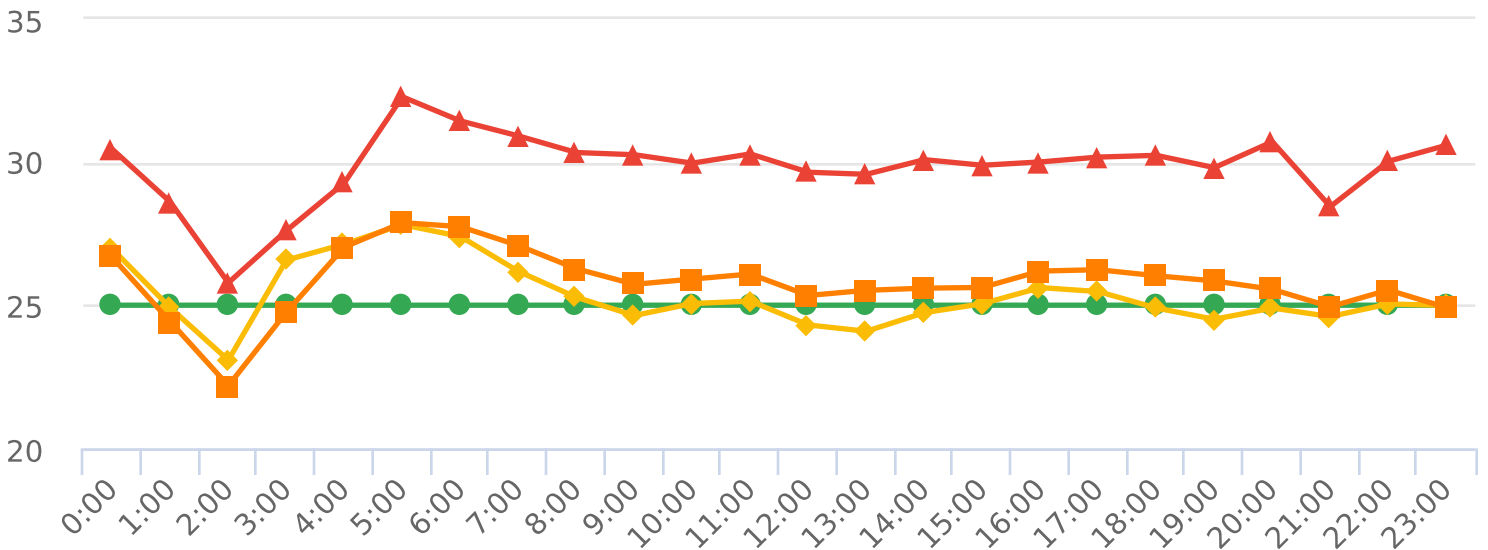

Start: 2023-05-12
 End: 2023-05-27
 Times: 0:00-23:59

Violation Threshold: Speed Limit + 10
 Speed Range: 1 to 150

Overall Summary

Total Days of Data: 16
 Speed Limit: 25
 Average Speed: 25.21
 50th Percentile Speed: 26.03
 85th Percentile Speed: 30.15
 Pace Speed Range: 21-31

Minimum Speed: 5
 Maximum Speed: 48
 Display Mode: Speed Display
 Average Volume per Day: 1824.8
 Total Volume: 29197

● Violators ● Inside Threshold ● Compliant

● Vehicles Slowed ● Other

● Speed Limit ● Average Speed ● 50% Speed ● 85% Speed