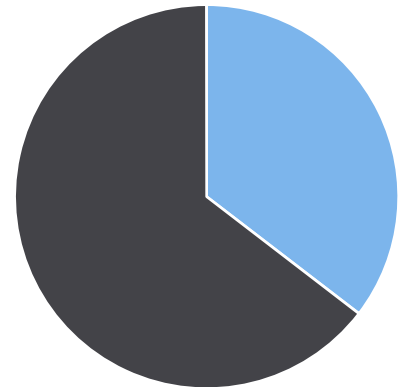

Start: 2023-05-12
 End: 2023-05-27
 Times: 0:00-23:59

Violation Threshold: Speed Limit + 10
 Speed Range: 1 to 150

Overall Summary

Total Days of Data: 16
 Speed Limit: 25
 Average Speed: 25.21
 50th Percentile Speed: 26.03
 85th Percentile Speed: 30.15
 Pace Speed Range: 21-31

Minimum Speed: 5
 Maximum Speed: 48
 Display Mode: Speed Display
 Average Volume per Day: 1824.8
 Total Volume: 29197

● Violators ● Inside Threshold ● Compliant

● Vehicles Slowed ● Other

● Speed Limit ● Average Speed ● 50% Speed ● 85% Speed