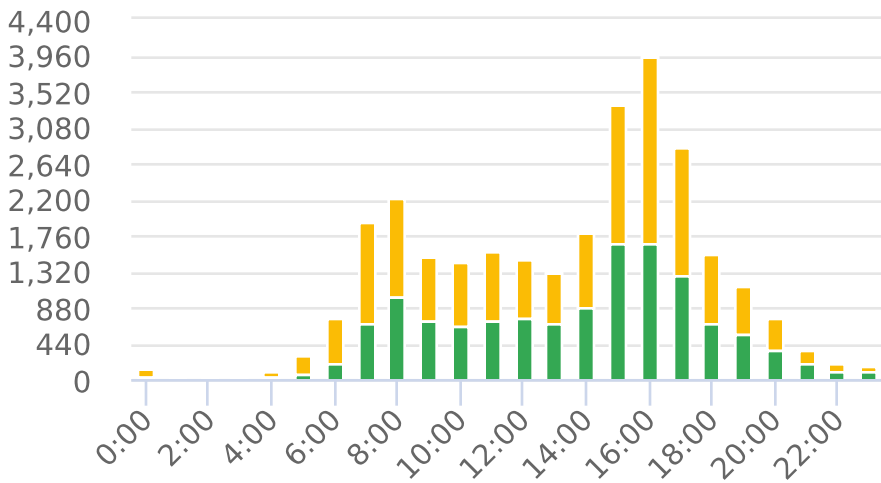

Start: 2023-05-12
 End: 2023-05-27
 Times: 0:00-23:59

Violation Threshold: Speed Limit + 10
 Speed Range: 1 to 150

Overall Summary

Total Days of Data: 16
 Speed Limit: 25
 Average Speed: 25.21
 50th Percentile Speed: 26.03
 85th Percentile Speed: 30.15
 Pace Speed Range: 21-31

Minimum Speed: 5
 Maximum Speed: 48
 Display Mode: Speed Display
 Average Volume per Day: 1824.8
 Total Volume: 29197

● Violators ● Inside Threshold ● Compliant

● Vehicles Slowed ● Other

● Speed Limit ● Average Speed ● 50% Speed ● 85% Speed