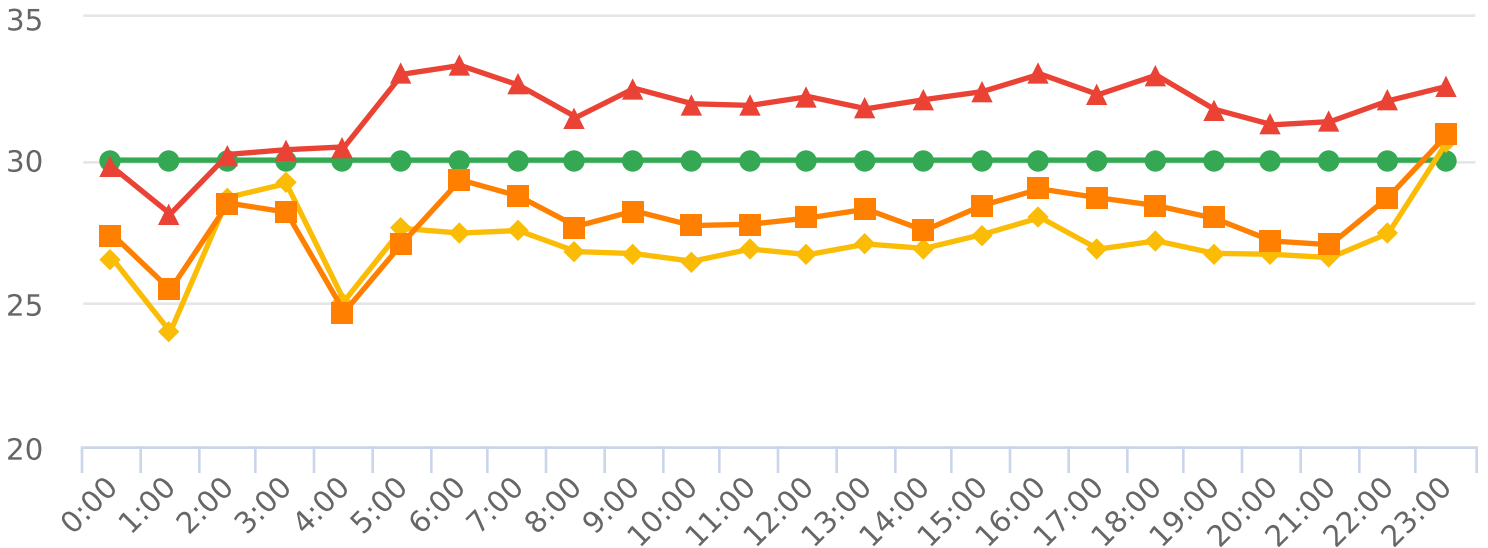

Extended Speed Summary

Walnut St, 180 Walnut St, NB

Start: 2023-05-30
 End: 2023-06-03
 Times: 0:00-23:59

Violation Threshold: Speed Limit + 10
 Speed Range: 1 to 150

Overall Summary

Total Days of Data: 5
 Speed Limit: 30
 Average Speed: 27.07
 50th Percentile Speed: 28.18
 85th Percentile Speed: 32.22
 Pace Speed Range: 24-34

Minimum Speed: 5
 Maximum Speed: 54
 Display Mode: Display Off, Speed Display
 Average Volume per Day: 1446.4
 Total Volume: 7232

● Violators ● Inside Threshold ● Compliant ● Vehicles Slowed
 ● Other

● Speed Limit ● Average Speed ● 50% Speed ● 85% Speed