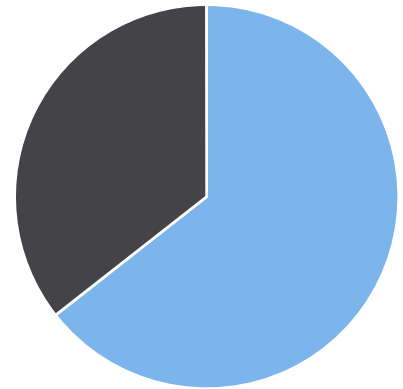

Extended Speed Summary

Walnut St, 180 Walnut St, NB

Start: 2023-05-30
 End: 2023-06-03
 Times: 0:00-23:59

Violation Threshold: Speed Limit + 10
 Speed Range: 1 to 150

Overall Summary

Total Days of Data: 5
 Speed Limit: 30
 Average Speed: 27.07
 50th Percentile Speed: 28.18
 85th Percentile Speed: 32.22
 Pace Speed Range: 24-34

Minimum Speed: 5
 Maximum Speed: 54
 Display Mode: Display Off, Speed Display
 Average Volume per Day: 1446.4
 Total Volume: 7232

● Violators ● Inside Threshold ● Compliant ● Vehicles Slowed
 ● Other

● Speed Limit ● Average Speed ● 50% Speed ● 85% Speed