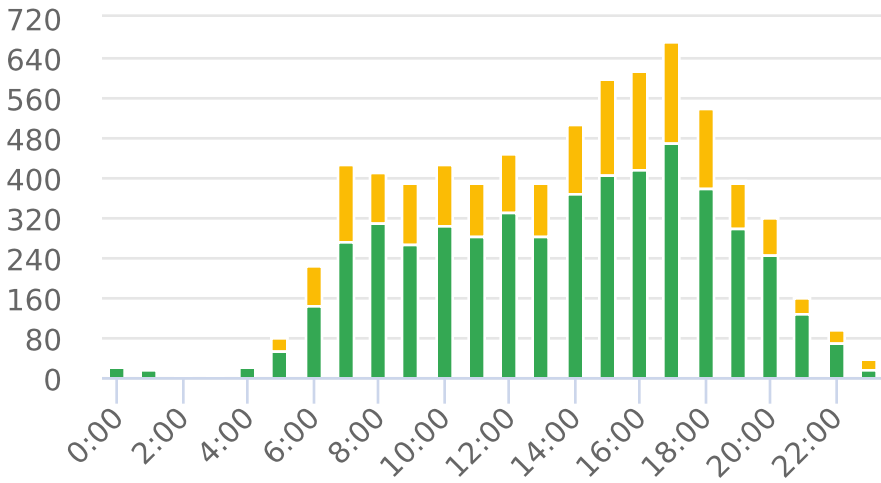

Extended Speed Summary

Walnut St, 180 Walnut St, NB

Start: 2023-05-30
 End: 2023-06-03
 Times: 0:00-23:59

Violation Threshold: Speed Limit + 10
 Speed Range: 1 to 150

Overall Summary

Total Days of Data: 5
 Speed Limit: 30
 Average Speed: 27.07
 50th Percentile Speed: 28.18
 85th Percentile Speed: 32.22
 Pace Speed Range: 24-34

Minimum Speed: 5
 Maximum Speed: 54
 Display Mode: Display Off, Speed Display
 Average Volume per Day: 1446.4
 Total Volume: 7232

● Violators ● Inside Threshold ● Compliant ● Vehicles Slowed
 ● Other

● Speed Limit ● Average Speed ● 50% Speed ● 85% Speed

Extended Speed Summary

Walnut St, 180 Walnut St, NB

Start: 2023-05-30

End: 2023-06-03

Times: 0:00-23:59

Violation Threshold: Speed Limit + 10

Speed Range: 1 to 150

Total Volumes/ Avg	7232	29	0.4%	1657.0	6.7	5	54	27.1	28.0	31.7	62.0%
Total/Avg w/o Feedback	6518	23	0.4%	1506.2	5.5	5	54	27.1	28.0	31.8	61.4%
Total/Avg w/ Feedback	714	6	0.8%	150.8	1.2	5	52	27.3	28.1	31.7	71.3%