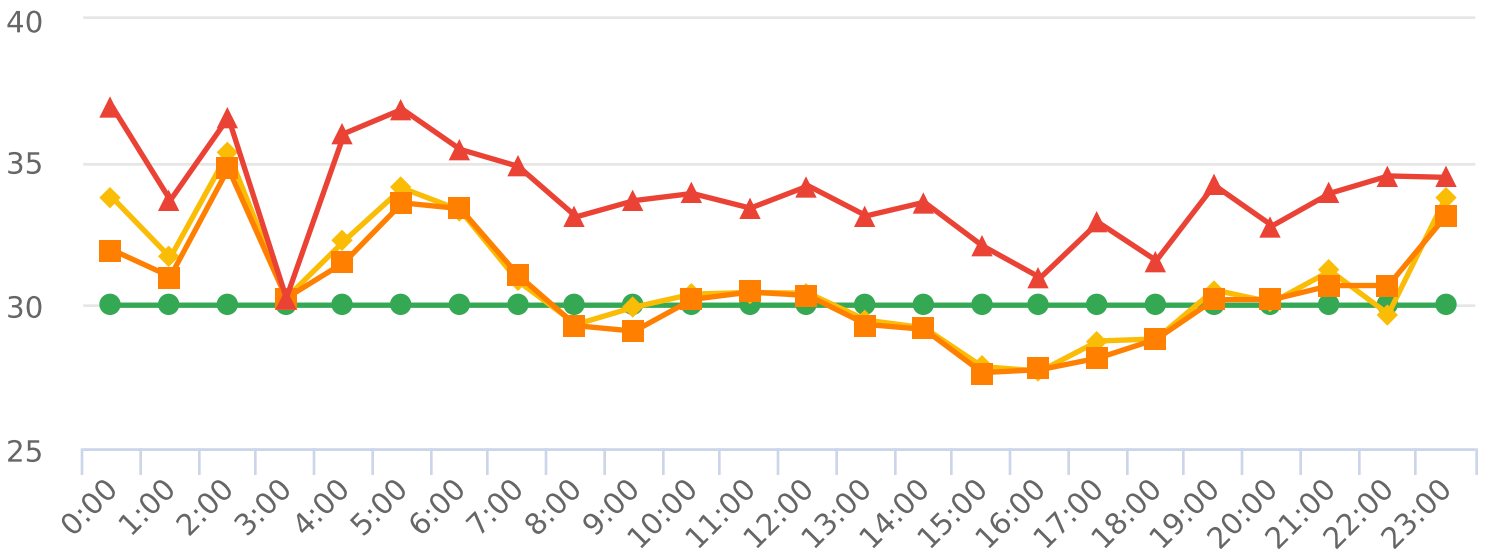

Extended Speed Summary

High Street, 757 High Street, NB

Start: 2023-05-07
 End: 2023-05-20
 Times: 0:00-23:59

Violation Threshold: Speed Limit + 10
 Speed Range: 1 to 150

Overall Summary

Total Days of Data: 6
 Speed Limit: 30
 Average Speed: 30.0
 50th Percentile Speed: 29.83
 85th Percentile Speed: 33.57
 Pace Speed Range: 25-35

Minimum Speed: 20
 Maximum Speed: 49
 Display Mode: Speed Display
 Average Volume per Day: 467.8
 Total Volume: 2807

● Violators ● Inside Threshold ● Compliant

● Vehicles Slowed ● Other

● Speed Limit ● Average Speed ● 50% Speed ● 85% Speed