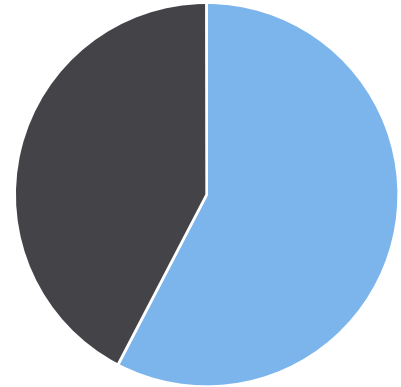

Extended Speed Summary

High Street, 757 High Street, NB

Start: 2023-05-07
 End: 2023-05-20
 Times: 0:00-23:59

Violation Threshold: Speed Limit + 10
 Speed Range: 1 to 150

Overall Summary

Total Days of Data: 6
 Speed Limit: 30
 Average Speed: 30.0
 50th Percentile Speed: 29.83
 85th Percentile Speed: 33.57
 Pace Speed Range: 25-35

Minimum Speed: 20
 Maximum Speed: 49
 Display Mode: Speed Display
 Average Volume per Day: 467.8
 Total Volume: 2807

● Violators ● Inside Threshold ● Compliant

● Vehicles Slowed ● Other

● Speed Limit ● Average Speed ● 50% Speed ● 85% Speed