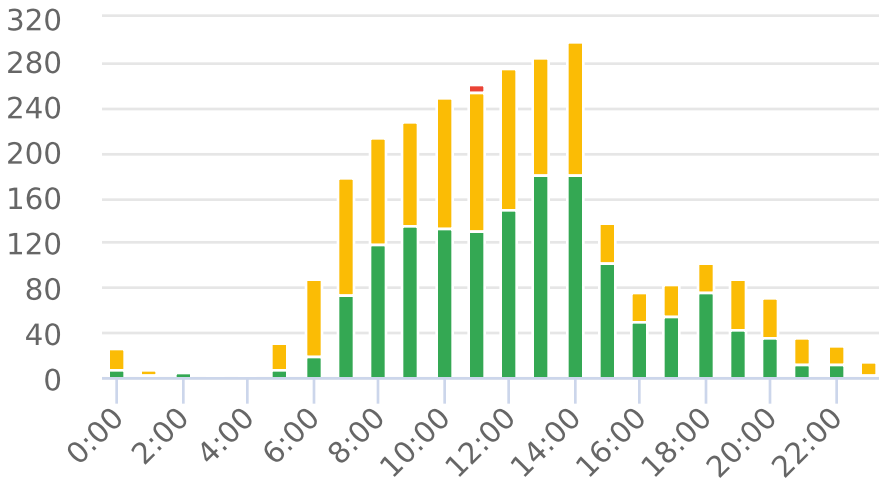

Extended Speed Summary

High Street, 757 High Street, NB

Start: 2023-05-07
 End: 2023-05-20
 Times: 0:00-23:59

Violation Threshold: Speed Limit + 10
 Speed Range: 1 to 150

Overall Summary

Total Days of Data: 6
 Speed Limit: 30
 Average Speed: 30.0
 50th Percentile Speed: 29.83
 85th Percentile Speed: 33.57
 Pace Speed Range: 25-35

Minimum Speed: 20
 Maximum Speed: 49
 Display Mode: Speed Display
 Average Volume per Day: 467.8
 Total Volume: 2807

● Violators ● Inside Threshold ● Compliant

● Vehicles Slowed ● Other

● Speed Limit ● Average Speed ● 50% Speed ● 85% Speed