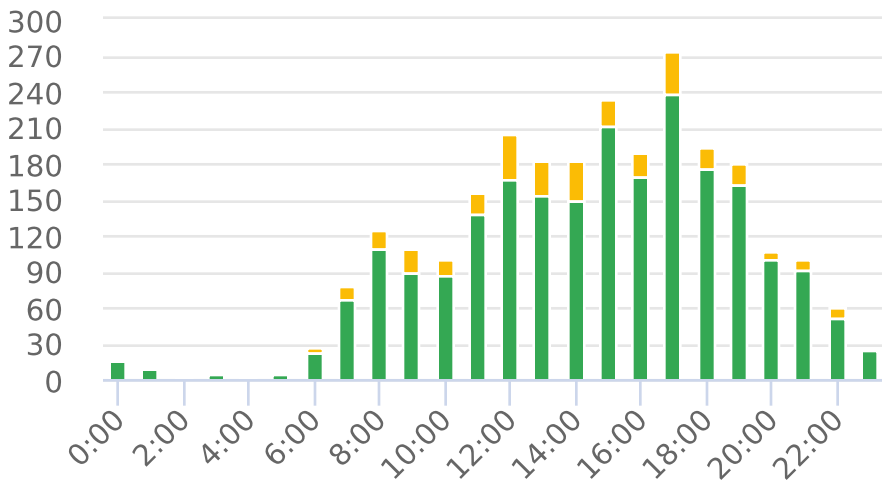

# Extended Speed Summary

Hillside rd, 50 Hillside rd, NB

Start: 2023-05-06

End: 2023-05-19

Times: 0:00-23:59

Violation Threshold: Speed Limit + 10

Speed Range: 1 to 150

## Overall Summary

Total Days of Data: 7

Speed Limit: 25

Average Speed: 20.25

50th Percentile Speed: 20.2

85th Percentile Speed: 24.3

Pace Speed Range: 15-25

Minimum Speed: 10

Maximum Speed: 38

Display Mode: Speed Display

Average Volume per Day: 367.7

Total Volume: 2574

● Violators    ● Inside Threshold    ● Compliant

● Vehicles Slowed    ● Other

● Speed Limit    ● Average Speed    ● 50% Speed    ● 85% Speed