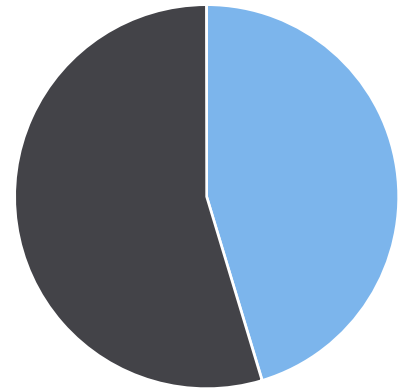

Maximum Speed: 38

Display Mode: Speed Display

Average Volume per Day: 367.7

Total Volume: 2574

● Violators    ● Inside Threshold    ● Compliant

● Vehicles Slowed    ● Other

● Speed Limit    ● Average Speed    ● 50% Speed    ● 85% Speed