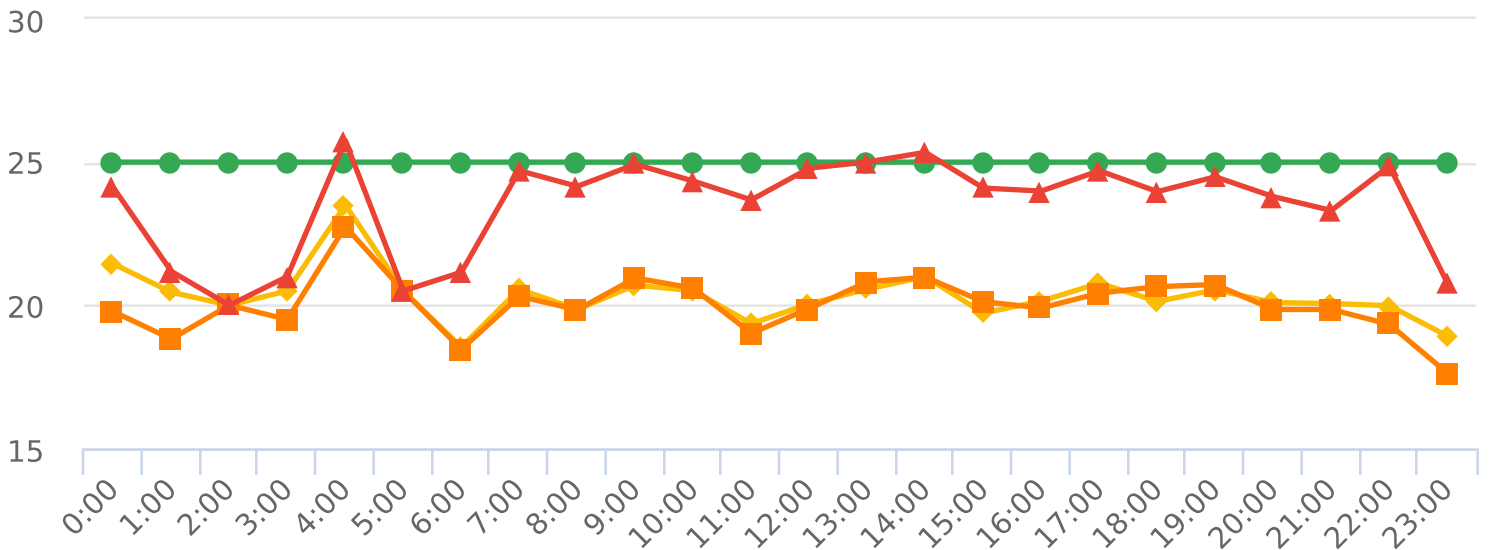

Maximum Speed: 38

Display Mode: Speed Display

Average Volume per Day: 367.7

Total Volume: 2574

● Violators    ● Inside Threshold    ● Compliant

● Vehicles Slowed    ● Other

● Speed Limit    ● Average Speed    ● 50% Speed    ● 85% Speed