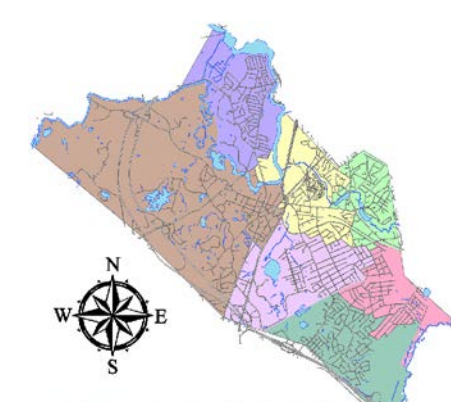

TOWN OF DEDHAM, MASSACHUSETTS

STREET SWEEPING MAP

TOWN OF DEDHAM
Norfolk County
Massachusetts

Legend

- Local Roadways - Min. Once/Month
- Aterial & Collector Roadways - Min. Twice/Month
- Municipal Service Roads & Parking Lots - Min. Once/Month
- State Roadways - Min. Once/Month
- State Roadways - DO NOT SWEEP

DEDHAM GIS

This document is intended for
Town of Dedham planning and
analysis purposes only.

Produced by:
The Town of Dedham
Engineering Department