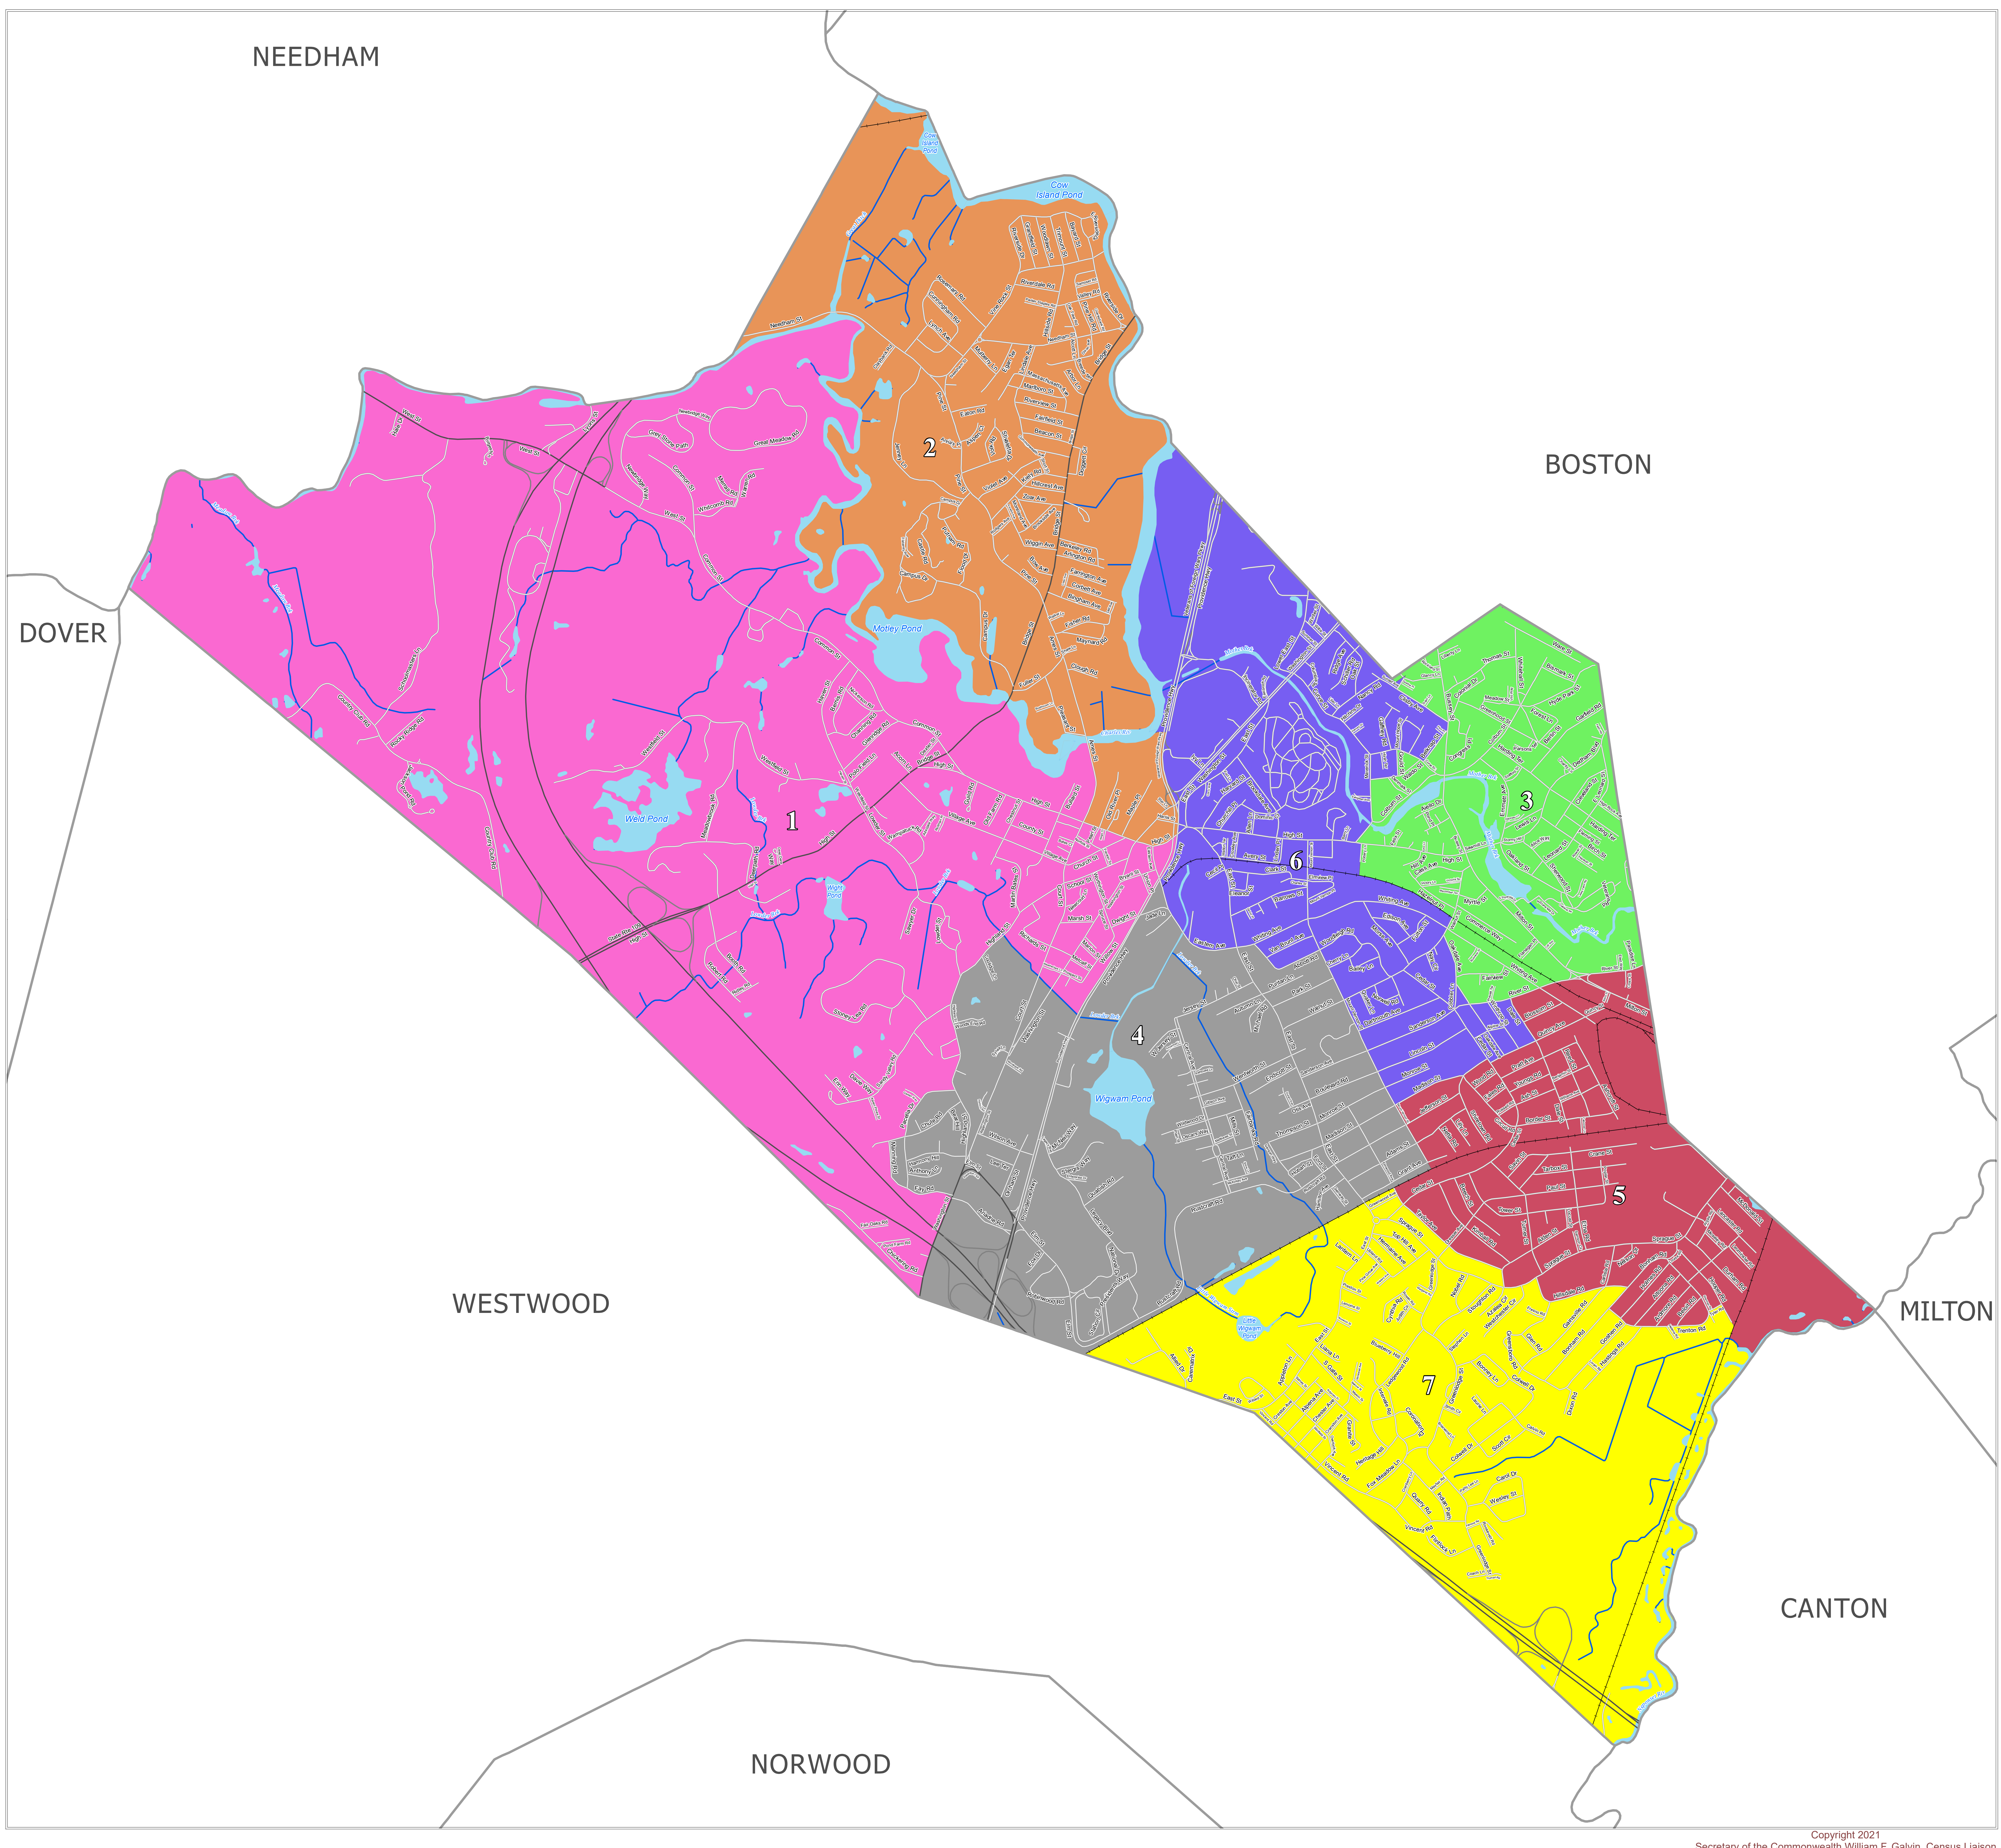

NEEDHAM

Town of Dedham

Map Prepared for the Town of Dedham
Courtesy of William F. Galvin, Census Liaison
Secretary of the Commonwealth

DOVER

BOSTON

2020 Population - - 25,364

Minimum 5%	Target Population	Maximum 5%
3,442	3,623	3,804

Precinct Boundaries Dedham

Precinct	2020 Population	Variance
1	3,449	-4.80
2	3,652	0.80
3	3,779	4.31
4	3,464	-4.39
5	3,669	1.27
6	3,761	3.81
7	3,590	-0.91

Population is based on the official U.S. 2020 Census block-level data.
Boundaries effective December 31, 2021

Legend

- Municipal Boundary
- Geographical Features**
 - Major Road
 - Local Road
 - Railroad
 - Other Municipal Features
 - Streams, Rivers
 - Coastal Water, Lakes, Ponds, Major Rivers